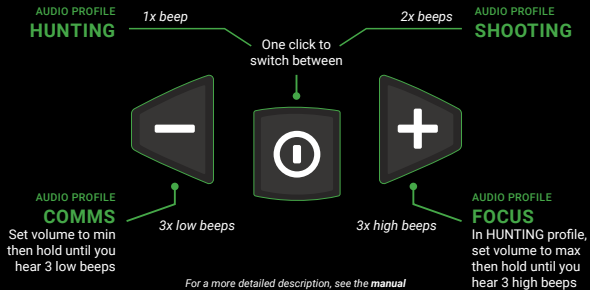

Quick Guide

Sordin Supreme Pro-X, Pro-X LED

SORDIN

Sordin **HEAR²**
HIGH END AUDIO REPRODUCTION

Basic settings

* Sordin Supreme Pro-X LED models only

Switch between audio profiles

HUNTING

Hunting is the main audio profile for general purposes. The sound image is optimized for a normal hunting day, balancing clear ambient sound such as speech with comfortable low-noise audio.

SHOOTING

Shooting is a comfort profile with lower gain and a narrower audible frequency spectrum. Perfect when normal situational awareness is sufficient, e.g. in shooting training at the range.

FOCUS

Focus is your full-alert profile. It features high amplification and a wider frequency spectrum for highest situational awareness. Use this audio profile e.g. in the hunting tower to shapen your senses before your shot.