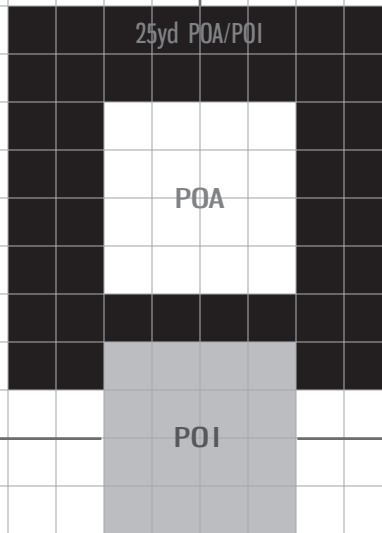

R/D

L/D

R/U

L/U

Aimpoint/EOTech/LCO/Holosun/Vortex: 1 click = 0.5 MOA
 25yd Conversion: 2 clicks = 1 line
 50yd Conversion: 1 click = 1 line

RMR/DeltaPoint Pro Adjustment: 1 click = 1 MOA
 25yd Conversion: 1 click = 1 line
 50yd Conversion: 1 click = 2 lines